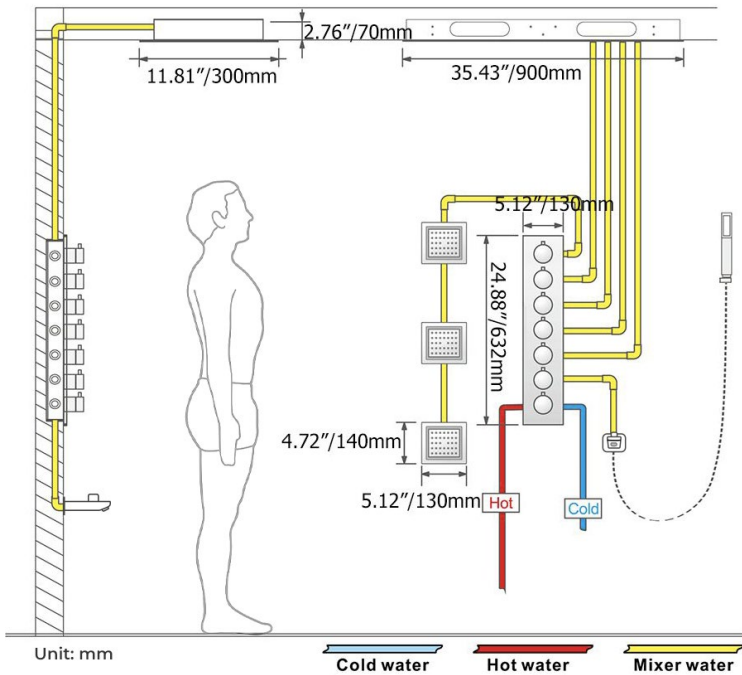

BRUSHED GOLD TOUCH PANEL CONTROLLED THERMOSTATIC LED RECESSED CEILING MOUNT RAINFALL WATER COLUMN MIST SHOWER SYSTEM WITH HAND SHOWER AND JETTED BODY SPRAYS SPECIFICATIONS

Shower Panel /Hose Material: 304 Stainless Steel
 Shower Head Size: 900*300 mm
 Showerheads Install: Embedded Ceiling Mounted
 Concealed Mixer Install: Wall-Mounted
 LED Shower Head Functions: Rainfall, Waterfall, Mist, Water Column
 Water Pressure: 0.3 MPA
 Water Flow: 16L/min~28L/min
 Shower Accessories Material: Brass
 LED Light: Need to Connect Power
 LED Light Color: 64 Color
 Shower Hose Length: 1.5M
 AC: 100-265V 50/60Hz
 Music: Need Bluetooth

Product shown is only for installation display purpose

Touch Panel Control

All dimensions and specifications are nominal and may vary. Use actual products for accuracy in critical situations.

Shower Mixer

Product shown is only for installation display purpose

Hand Shower

Flow Rate: 2.0 GPM / 7.6 LPM

Shower Mixer Connections

Spout

Body Jet

FEATURES

- Material: Brass
- Base Plate Height: 5-1/8"
- Base Plate Width: 5-1/8"
- Jet Surface Area: 3-1/8"
- Surface Depth: 1/4"
- Adjustment Angle: 5°
- Male NPT Connection: 1/2"
- Maximum Flow Rate: 2.5 GPM (9.5L/min) max @ 80 psi