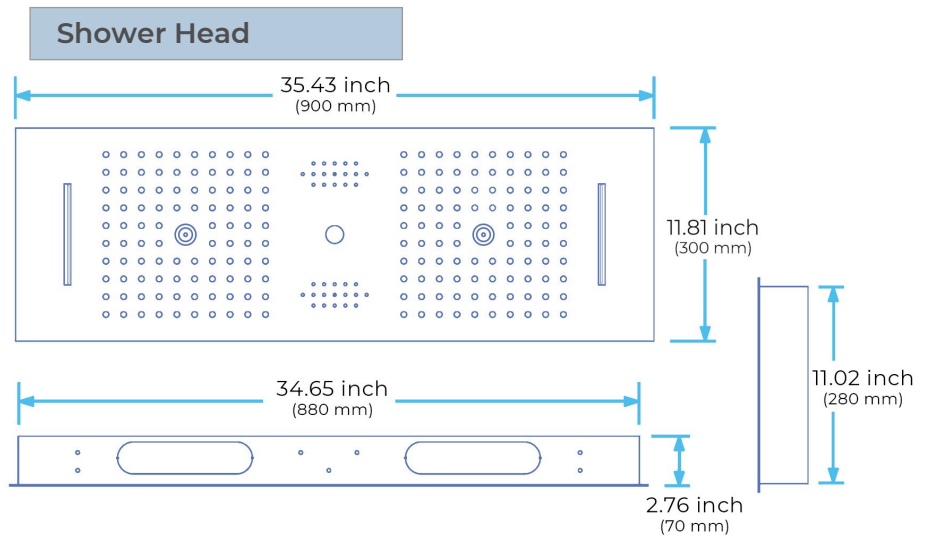

BRUSHED GOLD TOUCH PANEL CONTROLLED THERMOSTATIC LED RECESSED CEILING MOUNT RAINFALL WATER COLUMN MIST SHOWER SYSTEM WITH HAND SHOWER AND JETTED BODY SPRAYS SPECIFICATIONS

Shower Panel /Hose Material: 304 Stainless Steel
 Shower Head Size: 900*300 mm
 Showerheads Install: Embedded Ceiling Mounted
 Concealed Mixer Install: Wall-Mounted
 LED Shower Head Functions: Rainfall, Waterfall, Mist, Water Column
 Water Pressure: 0.3 MPA
 Water Flow: 16L/min~28L/min
 Shower Accessories Material: Brass
 LED Light: Need to Connect Power
 LED Light Color: 64 Color
 Shower Hose Length: 1.5M
 AC: 100-265V 50/60Hz
 Music: Need Bluetooth

Product shown is only for installation display purpose

Touch Panel Control

All dimensions and specifications are nominal and may vary. Use actual products for accuracy in critical situations.

Shower Mixer

Product shown is only for installation display purpose

Hand Shower

Flow Rate: 2.0 GPM / 7.6 LPM

Shower Mixer Connections

Spout

Body Jet

FEATURES

- Material: Brass
- Base Plate Height: 5-1/8"
- Base Plate Width: 5-1/8"
- Jet Surface Area: 3-1/8"
- Surface Depth: 1/4"
- Adjustment Angle: 5°
- Male NPT Connection: 1/2"
- Maximum Flow Rate: 2.5 GPM (9.5L/min) max @ 80 psi