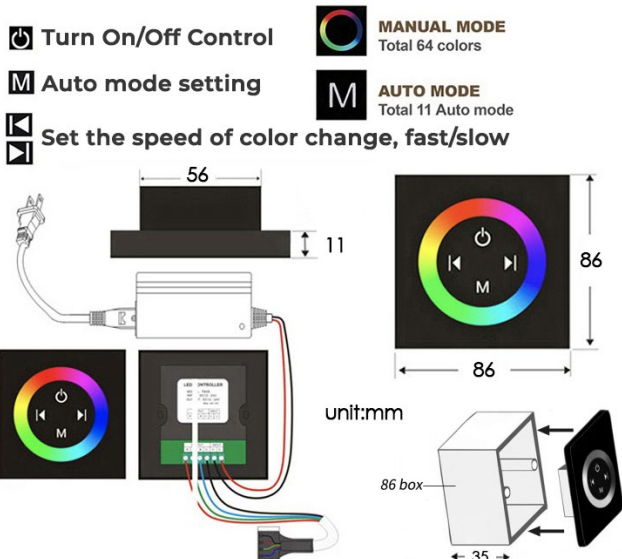

BRUSHED GOLD TOUCH PANEL CONTROLLED THERMOSTATIC LED RECESSED CEILING MOUNT RAINFALL WATER COLUMN MIST SHOWER SYSTEM WITH HAND SHOWER AND JETTED BODY SPRAYS SPECIFICATIONS

Shower Panel /Hose Material: 304 Stainless Steel
 Shower Head Size: 900*300 mm
 Showerheads Install: Embedded Ceiling Mounted
 Concealed Mixer Install: Wall-Mounted
 LED Shower Head Functions: Rainfall, Waterfall, Mist, Water Column
 Water Pressure: 0.3 MPA
 Water Flow: 16L/min~28L/min
 Shower Accessories Material: Brass
 LED Light: Need to Connect Power
 LED Light Color: 64 Color
 Shower Hose Length: 1.5M
 AC: 100-265V 50/60Hz
 Music: Need Bluetooth

Product shown is only for installation display purpose

Touch Panel Control

All dimensions and specifications are nominal and may vary. Use actual products for accuracy in critical situations.

Shower Mixer

Product shown is only for installation display purpose

Hand Shower

Flow Rate: 2.0 GPM / 7.6 LPM

Shower Mixer Connections

Spout

Body Jet

FEATURES

- Material: Brass
- Base Plate Height: 5-1/8"
- Base Plate Width: 5-1/8"
- Jet Surface Area: 3-1/8"
- Surface Depth: 1/4"
- Adjustment Angle: 5°
- Male NPT Connection: 1/2"
- Maximum Flow Rate: 2.5 GPM (9.5L/min) max @ 80 psi