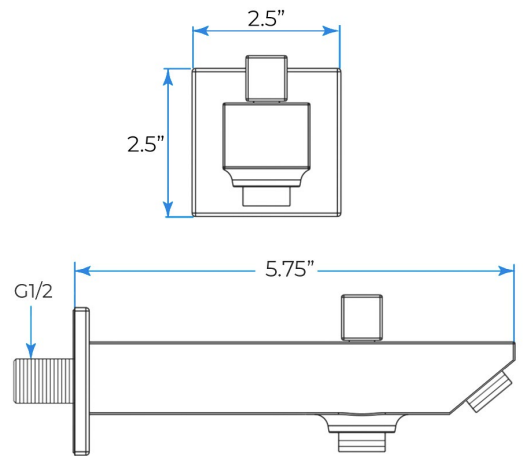

BRUSHED GOLD TOUCH PANEL CONTROLLED THERMOSTATIC LED RECESSED CEILING MOUNT RAINFALL WATER COLUMN MIST SHOWER SYSTEM WITH HAND SHOWER AND JETTED BODY SPRAYS SPECIFICATIONS

Shower Panel /Hose Material: 304 Stainless Steel
 Shower Head Size: 900*300 mm
 Showerheads Install: Embedded Ceiling Mounted
 Concealed Mixer Install: Wall-Mounted
 LED Shower Head Functions: Rainfall, Waterfall, Mist, Water Column
 Water Pressure: 0.3 MPA
 Water Flow: 16L/min~28L/min
 Shower Accessories Material: Brass
 LED Light: Need to Connect Power
 LED Light Color: 64 Color
 Shower Hose Length: 1.5M
 AC: 100-265V 50/60Hz
 Music: Need Bluetooth

Product shown is only for installation display purpose

Touch Panel Control

All dimensions and specifications are nominal and may vary. Use actual products for accuracy in critical situations.

Shower Mixer

Product shown is only for installation display purpose

Hand Shower

Flow Rate: 2.0 GPM / 7.6 LPM

Shower Mixer Connections

Spout

Body Jet

FEATURES

- Material: Brass
- Base Plate Height: 5-1/8"
- Base Plate Width: 5-1/8"
- Jet Surface Area: 3-1/8"
- Surface Depth: 1/4"
- Adjustment Angle: 5°
- Male NPT Connection: 1/2"
- Maximum Flow Rate: 2.5 GPM (9.5L/min) max @ 80 psi