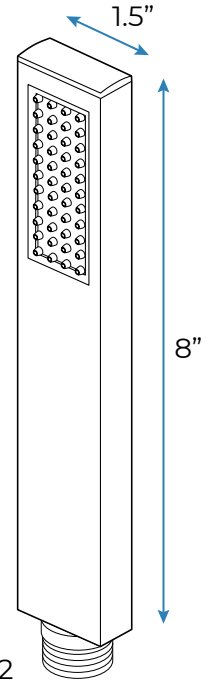

BRUSHED GOLD TOUCH PANEL CONTROLLED THERMOSTATIC LED RECESSED CEILING MOUNT RAINFALL WATER COLUMN MIST SHOWER SYSTEM WITH HAND SHOWER AND JETTED BODY SPRAYS SPECIFICATIONS

Shower Panel /Hose Material: 304 Stainless Steel
 Shower Head Size: 900*300 mm
 Showerheads Install: Embedded Ceiling Mounted
 Concealed Mixer Install: Wall-Mounted
 LED Shower Head Functions: Rainfall, Waterfall, Mist, Water Column
 Water Pressure: 0.3 MPA
 Water Flow: 16L/min~28L/min
 Shower Accessories Material: Brass
 LED Light: Need to Connect Power
 LED Light Color: 64 Color
 Shower Hose Length: 1.5M
 AC: 100-265V 50/60Hz
 Music: Need Bluetooth

Product shown is only for installation display purpose

Touch Panel Control

All dimensions and specifications are nominal and may vary. Use actual products for accuracy in critical situations.

Shower Mixer

Product shown is only for installation display purpose

Hand Shower

Flow Rate: 2.0 GPM / 7.6 LPM

Shower Mixer Connections

Spout

Body Jet

FEATURES

- Material: Brass
- Base Plate Height: 5-1/8"
- Base Plate Width: 5-1/8"
- Jet Surface Area: 3-1/8"
- Surface Depth: 1/4"
- Adjustment Angle: 5°
- Male NPT Connection: 1/2"
- Maximum Flow Rate: 2.5 GPM (9.5L/min) max @ 80 psi