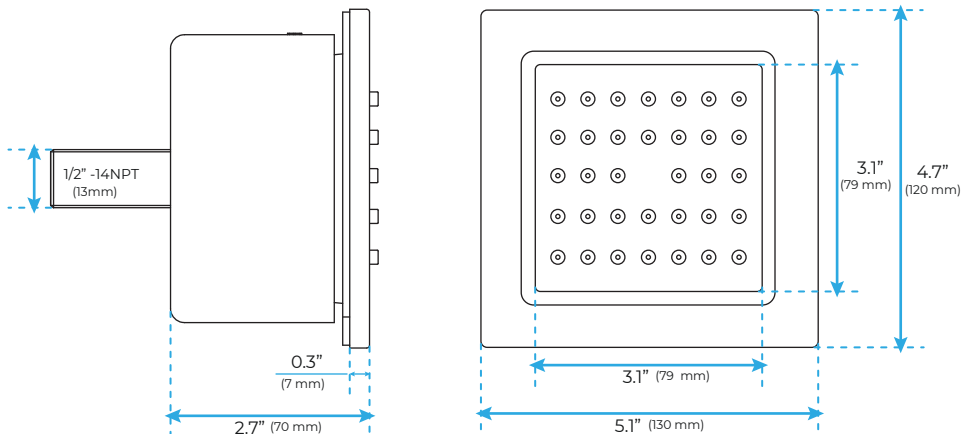

BRUSHED GOLD TOUCH PANEL CONTROLLED THERMOSTATIC LED RECESSED CEILING MOUNT RAINFALL WATER COLUMN MIST SHOWER SYSTEM WITH HAND SHOWER AND JETTED BODY SPRAYS SPECIFICATIONS

Shower Panel /Hose Material: 304 Stainless Steel
 Shower Head Size: 900*300 mm
 Showerheads Install: Embedded Ceiling Mounted
 Concealed Mixer Install: Wall-Mounted
 LED Shower Head Functions: Rainfall, Waterfall, Mist, Water Column
 Water Pressure: 0.3 MPA
 Water Flow: 16L/min~28L/min
 Shower Accessories Material: Brass
 LED Light: Need to Connect Power
 LED Light Color: 64 Color
 Shower Hose Length: 1.5M
 AC: 100-265V 50/60Hz
 Music: Need Bluetooth

Product shown is only for installation display purpose

Touch Panel Control

All dimensions and specifications are nominal and may vary. Use actual products for accuracy in critical situations.

Shower Mixer

Product shown is only for installation display purpose

Hand Shower

Flow Rate: 2.0 GPM / 7.6 LPM

Shower Mixer Connections

Spout

Body Jet

FEATURES

- Material: Brass
- Base Plate Height: 5-1/8"
- Base Plate Width: 5-1/8"
- Jet Surface Area: 3-1/8"
- Surface Depth: 1/4"
- Adjustment Angle: 5°
- Male NPT Connection: 1/2"
- Maximum Flow Rate: 2.5 GPM (9.5L/min) max @ 80 psi