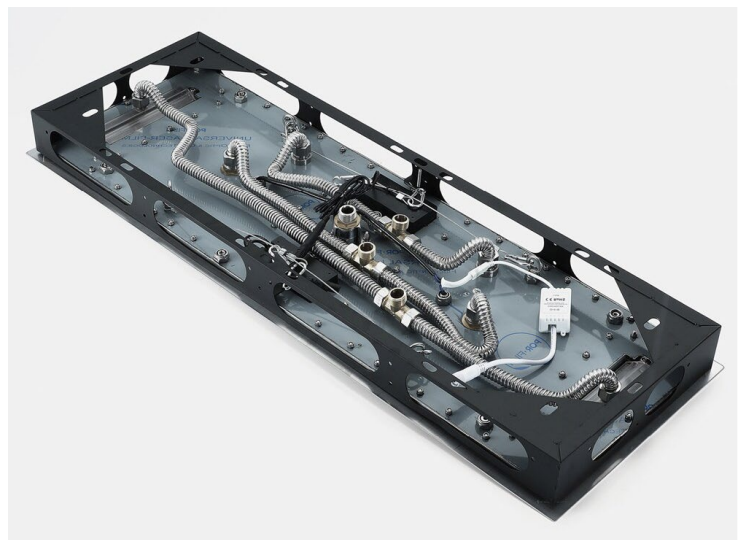

BRUSHED GOLD TOUCH PANEL CONTROLLED THERMOSTATIC LED RECESSED CEILING MOUNT RAINFALL WATER COLUMN MIST SHOWER SYSTEM WITH HAND SHOWER AND JETTED BODY SPRAYS SPECIFICATIONS

Shower Panel /Hose Material: 304 Stainless Steel
 Shower Head Size: 900*300 mm
 Showerheads Install: Embedded Ceiling Mounted
 Concealed Mixer Install: Wall-Mounted
 LED Shower Head Functions: Rainfall, Waterfall, Mist, Water Column
 Water Pressure: 0.3 MPA
 Water Flow: 16L/min~28L/min
 Shower Accessories Material: Brass
 LED Light: Need to Connect Power
 LED Light Color: 64 Color
 Shower Hose Length: 1.5M
 AC: 100-265V 50/60Hz
 Music: Need Bluetooth

Product shown is only for installation display purpose

Touch Panel Control

All dimensions and specifications are nominal and may vary. Use actual products for accuracy in critical situations.

Shower Mixer

Product shown is only for installation display purpose

Hand Shower

Flow Rate: 2.0 GPM / 7.6 LPM

Shower Mixer Connections

Spout

Body Jet

FEATURES

- Material: Brass
- Base Plate Height: 5-1/8"
- Base Plate Width: 5-1/8"
- Jet Surface Area: 3-1/8"
- Surface Depth: 1/4"
- Adjustment Angle: 5°
- Male NPT Connection: 1/2"
- Maximum Flow Rate: 2.5 GPM (9.5L/min) max @ 80 psi