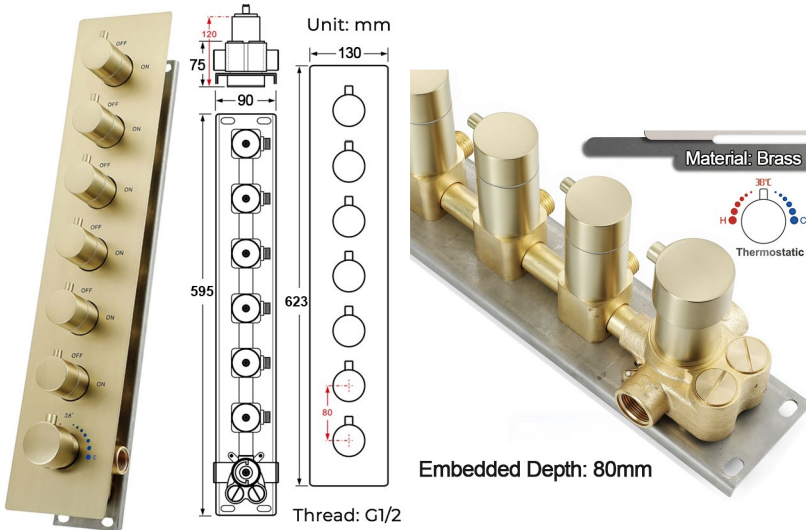

BRUSHED GOLD TOUCH PANEL CONTROLLED THERMOSTATIC LED RECESSED CEILING MOUNT RAINFALL WATER COLUMN MIST SHOWER SYSTEM WITH HAND SHOWER AND JETTED BODY SPRAYS SPECIFICATIONS

Shower Panel /Hose Material: 304 Stainless Steel
 Shower Head Size: 900*300 mm
 Showerheads Install: Embedded Ceiling Mounted
 Concealed Mixer Install: Wall-Mounted
 LED Shower Head Functions: Rainfall, Waterfall, Mist, Water Column
 Water Pressure: 0.3 MPA
 Water Flow: 16L/min~28L/min
 Shower Accessories Material: Brass
 LED Light: Need to Connect Power
 LED Light Color: 64 Color
 Shower Hose Length: 1.5M
 AC: 100-265V 50/60Hz
 Music: Need Bluetooth

Product shown is only for installation display purpose

Touch Panel Control

All dimensions and specifications are nominal and may vary. Use actual products for accuracy in critical situations.

Shower Mixer

Product shown is only for installation display purpose

Hand Shower

Flow Rate: 2.0 GPM / 7.6 LPM

Shower Mixer Connections

Spout

Body Jet

FEATURES

- Material: Brass
- Base Plate Height: 5-1/8"
- Base Plate Width: 5-1/8"
- Jet Surface Area: 3-1/8"
- Surface Depth: 1/4"
- Adjustment Angle: 5°
- Male NPT Connection: 1/2"
- Maximum Flow Rate: 2.5 GPM (9.5L/min) max @ 80 psi